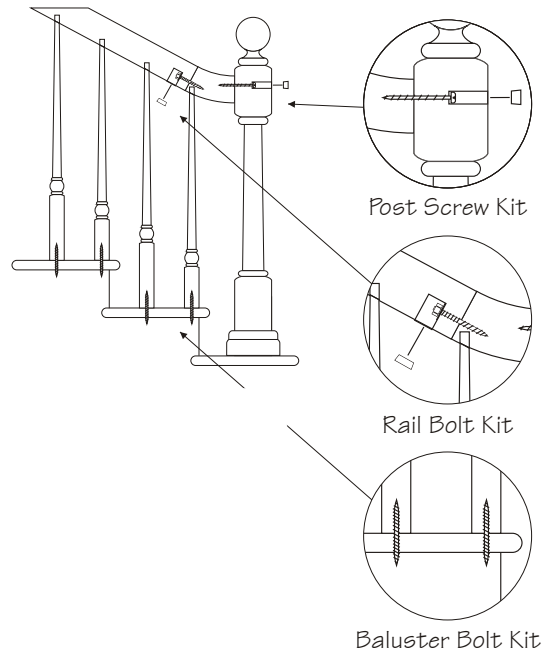

Other Hardware Items

Rail Bolt Kit (bolt, nut, washer & plug).....$3.25

Baluster Bolt Kit (20 Bolts) $4.75

Post Screw Kit (3 screws, 3 plugs).....$3.50

1/2" Button Plugs (25) - Specify wood type $3.50

1" Tapered Plugs (25) - Specify wood type $9.00